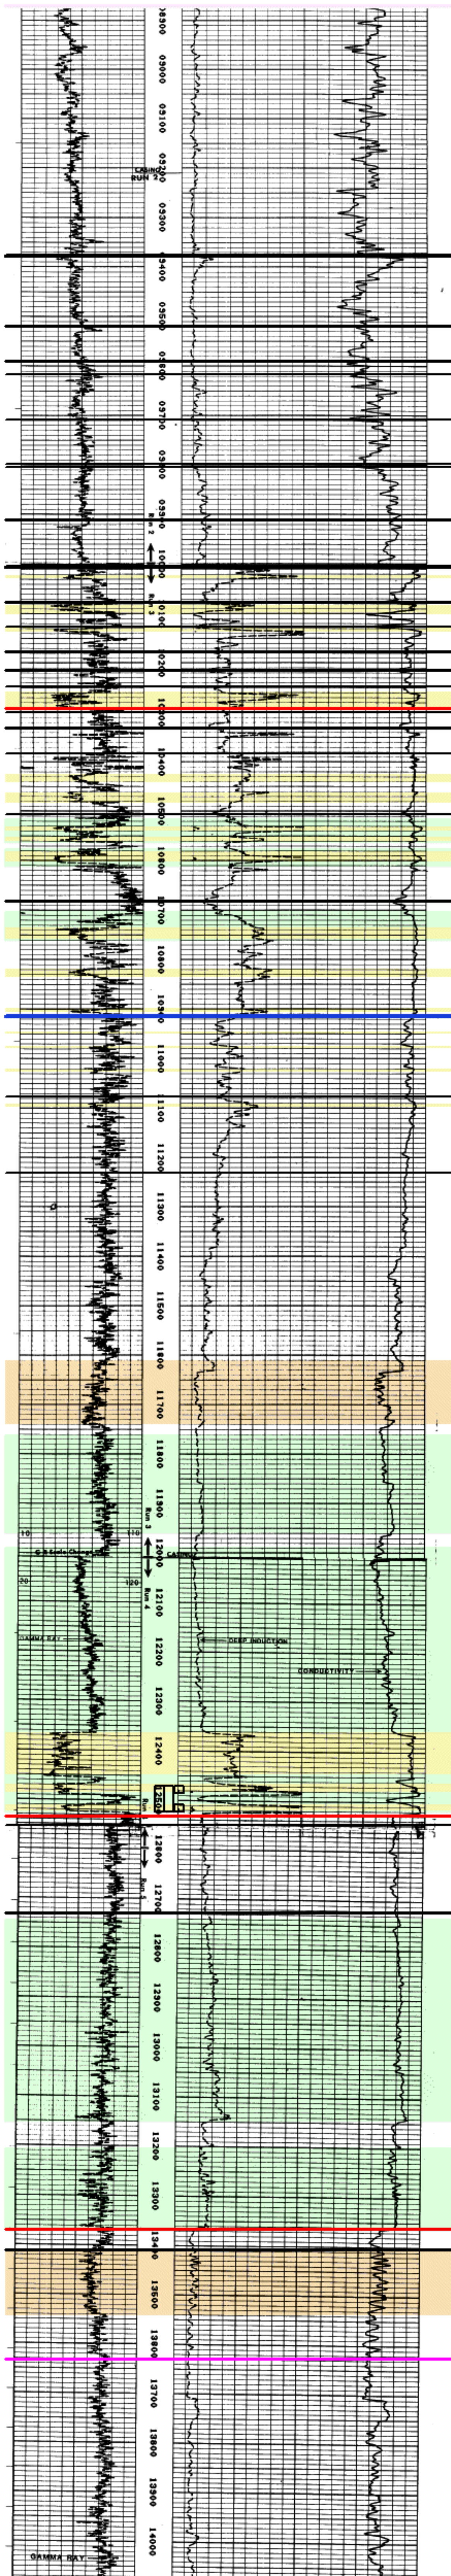

Log column shows distribution of major and minor correlations and depth of fault cuts. Counted sand-bearing and key log facies intervals are also shown

Mapped zones start here

Top Wilcox

Mapped zones stop here